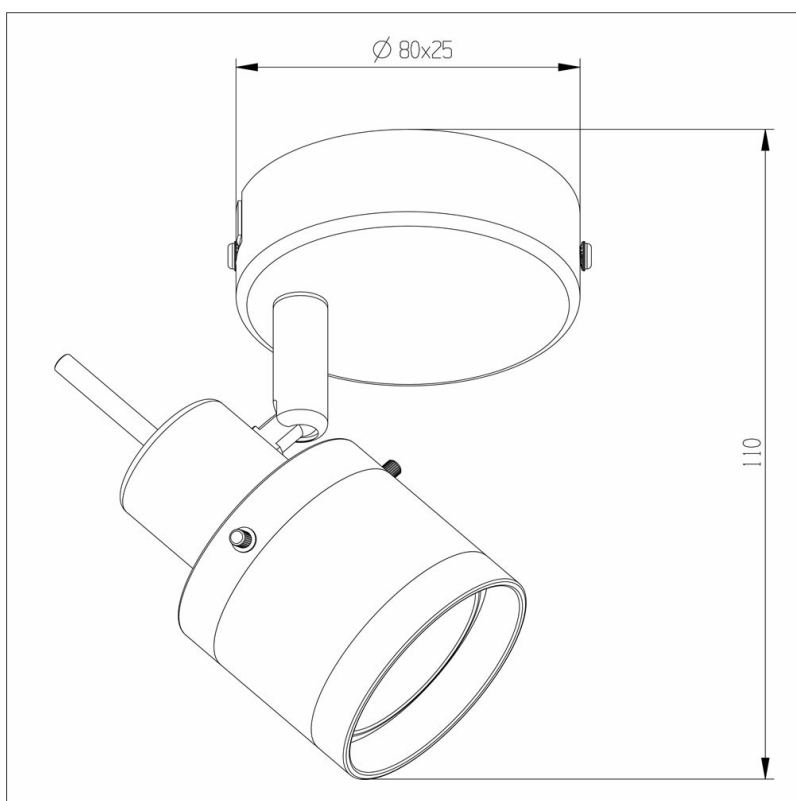

## Biard Vermont Single Ceiling Spotlight Fitting - Satin Nickel

### Product Specification

Base	GU10
Dimensions	120 x 80 x 110mm
Waterproof	IP20
Input Power	AC100V-240V
Certification	CE, RoHS, LVD & EMC
Input Frequency	50/60Hz
Weight	0.35kg

### Product Specification

- ✓ Finished in Satin Nickel
- ✓ 1 Freely Adjustable Fitting
- ✓ CE, RoHS, LVD & EMC Certified
- ✓ GU10 Fitting
- ✓ IP20 Rated