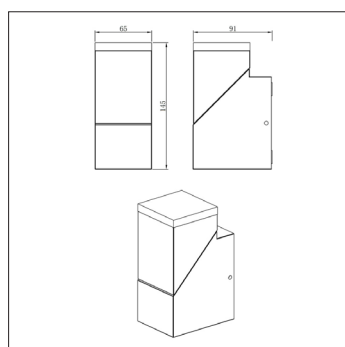

### Product Specification

Brand	<b>Biard</b>
Wattage	<b>8W</b>
Base	<b>LED</b>
Lifespan	<b>25,000 Hours</b>
Lumens	<b>380</b>
Colour	<b>Natural White (4000k)</b>
CRI	<b>80</b>
Power factor	<b>&gt; 0.5</b>
Input Power	<b>220-240VAC</b>
Beam Angle	<b>90°</b>
Waterproof	<b>IP54</b>
Dimensions	<b>145x91x65mm</b>
Dimmable	<b>No</b>
Weight	<b>N/A</b>
Certification	<b>CE, LVD, EMC &amp; ROHS</b>
Energy Rating	<b>A+</b>